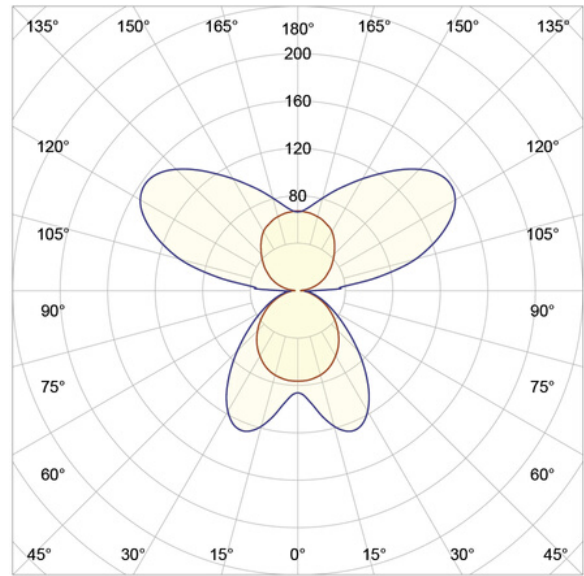

Innovative design and performance, combines with a commitment to give back.

COMPACT FORM FACTOR

EDGE LIT TECHNOLOGY

AVAILABLE IN X, Y, L & ADA COMPLIANT WALL MOUNT

WIDE BATWING DISTRIBUTION

6.3 WATTS/FOOT

126 LUMENS/WATT